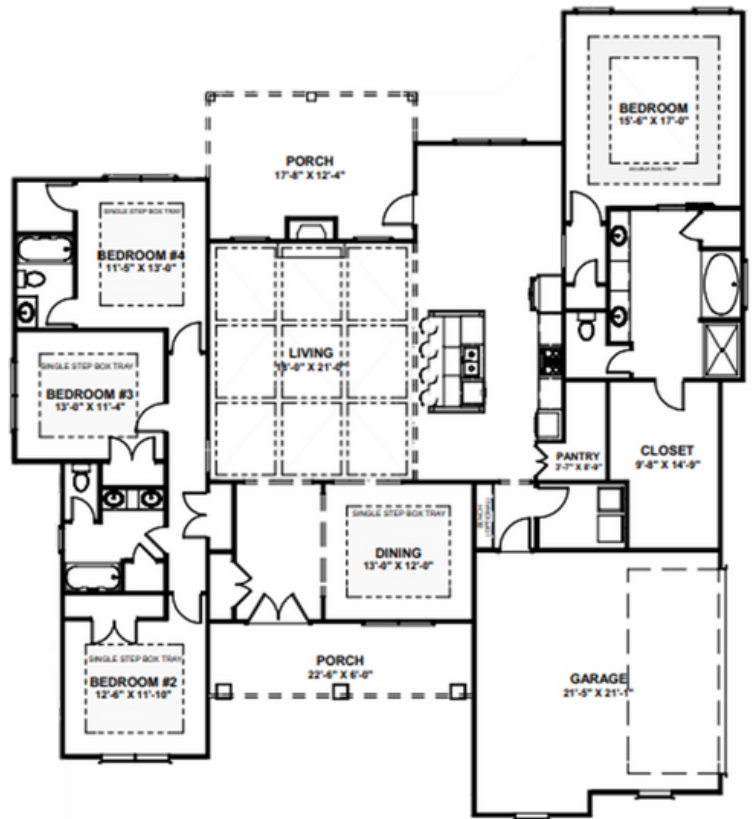

THE CHATTOOGA

AT RIVERBEND NORTH

OPTION A

OPTION B

OPTION C

CALL US TODAY!

+478-322-0028 | WCHHOME.COM

4 BEDROOMS

DINING ROOM

2710 SQFT